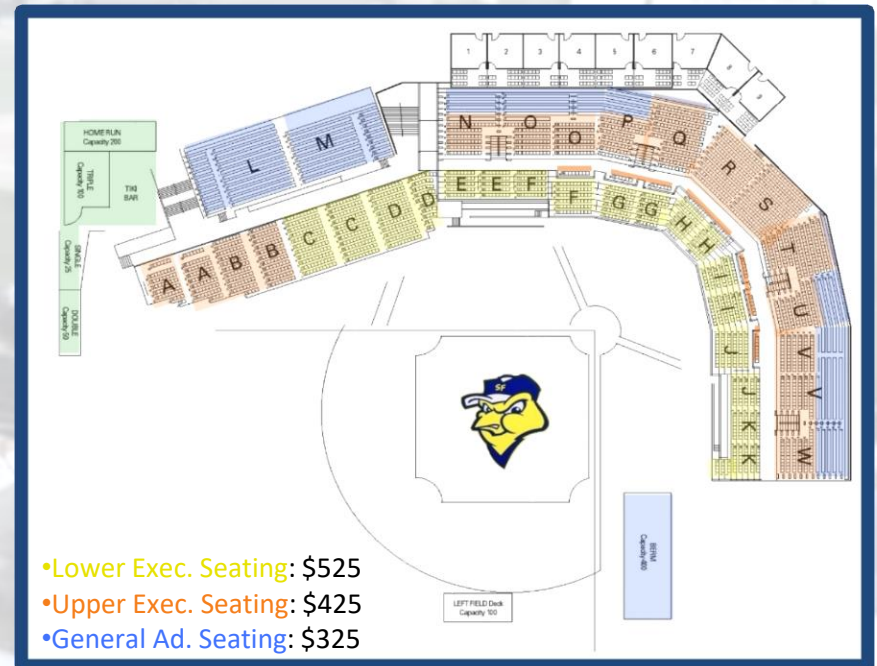

KEY

- CL: Cleburne Railroaders
- FM: Fargo-Moorhead Redhawks
- GS: Gary Southshore Railcats
- KC: Kansas City T-Bones
- LAR: Laredo Lemurs
- LIN: Lincoln Saltdogs
- SC: Sioux City Explorers
- SP: St. Paul Saints
- TX: Texas AirHogs
- WC: Wichita Wingnuts
- WFG: Winnipeg Goldeyes

 HOME GAMES

 AWAY GAMES

SEASON TICKETS

Reward customers, employees, families, or true baseball fans!

- Save up to 45% on walk-up ticket price
- Same great seat every game
- MUG CLUB membership - 16 oz beer for \$3; soda for \$2, every game
- Unused Ticket Exchange policy - no ticket left behind
- Invitation to special season ticket holder get-togethers
- 15% merchandise discount
- Playoff ticket priority

WEEKENDER

Same seat for every weekend home game!

- Fireworks on Fridays, giveaways Saturdays, and Family Fun Sundays
- MUG CLUB membership - 16 oz beer for 3; soda for \$2, every game
 - 25 games in 2017
 - Same seat each game
 - 15% merchandise discount

Lower Executive: \$325 (\$13/game)

Upper Executive: \$275 (\$11/game)

Reserved GA: \$200 (\$8/game)

PERCH PACK

Pick the games that fit in your schedule!

- Receive the same great seat of your choice, for any game
- Add games to your Perch Pack throughout the season
- 10% merchandise discount