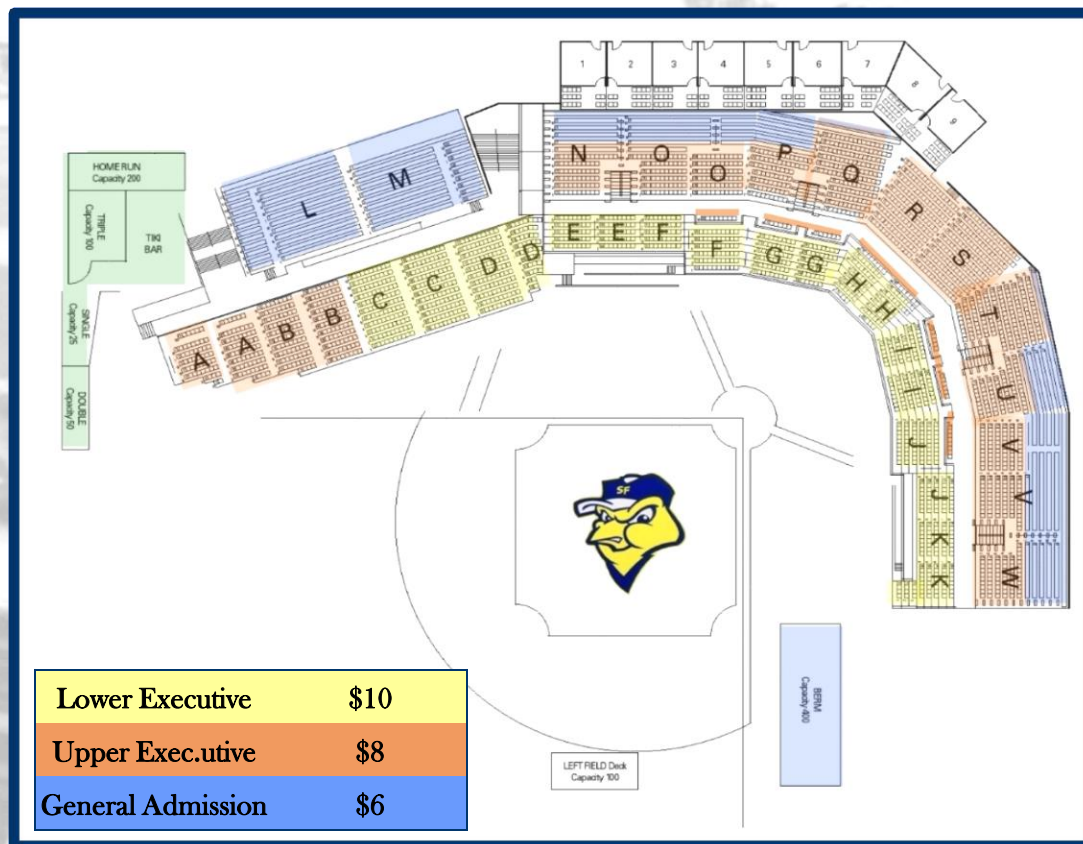

GROUP RATES

Bring out your church group, family & friends, co-workers, and baseball fans for a night of entertainment!

Group seating available for 10 or more people.

Buffalo Chip Add-On

- Spend like cash at a Canaries game
- Redeemable at any concession stand or the Pro Shop
- Available in $5 increments