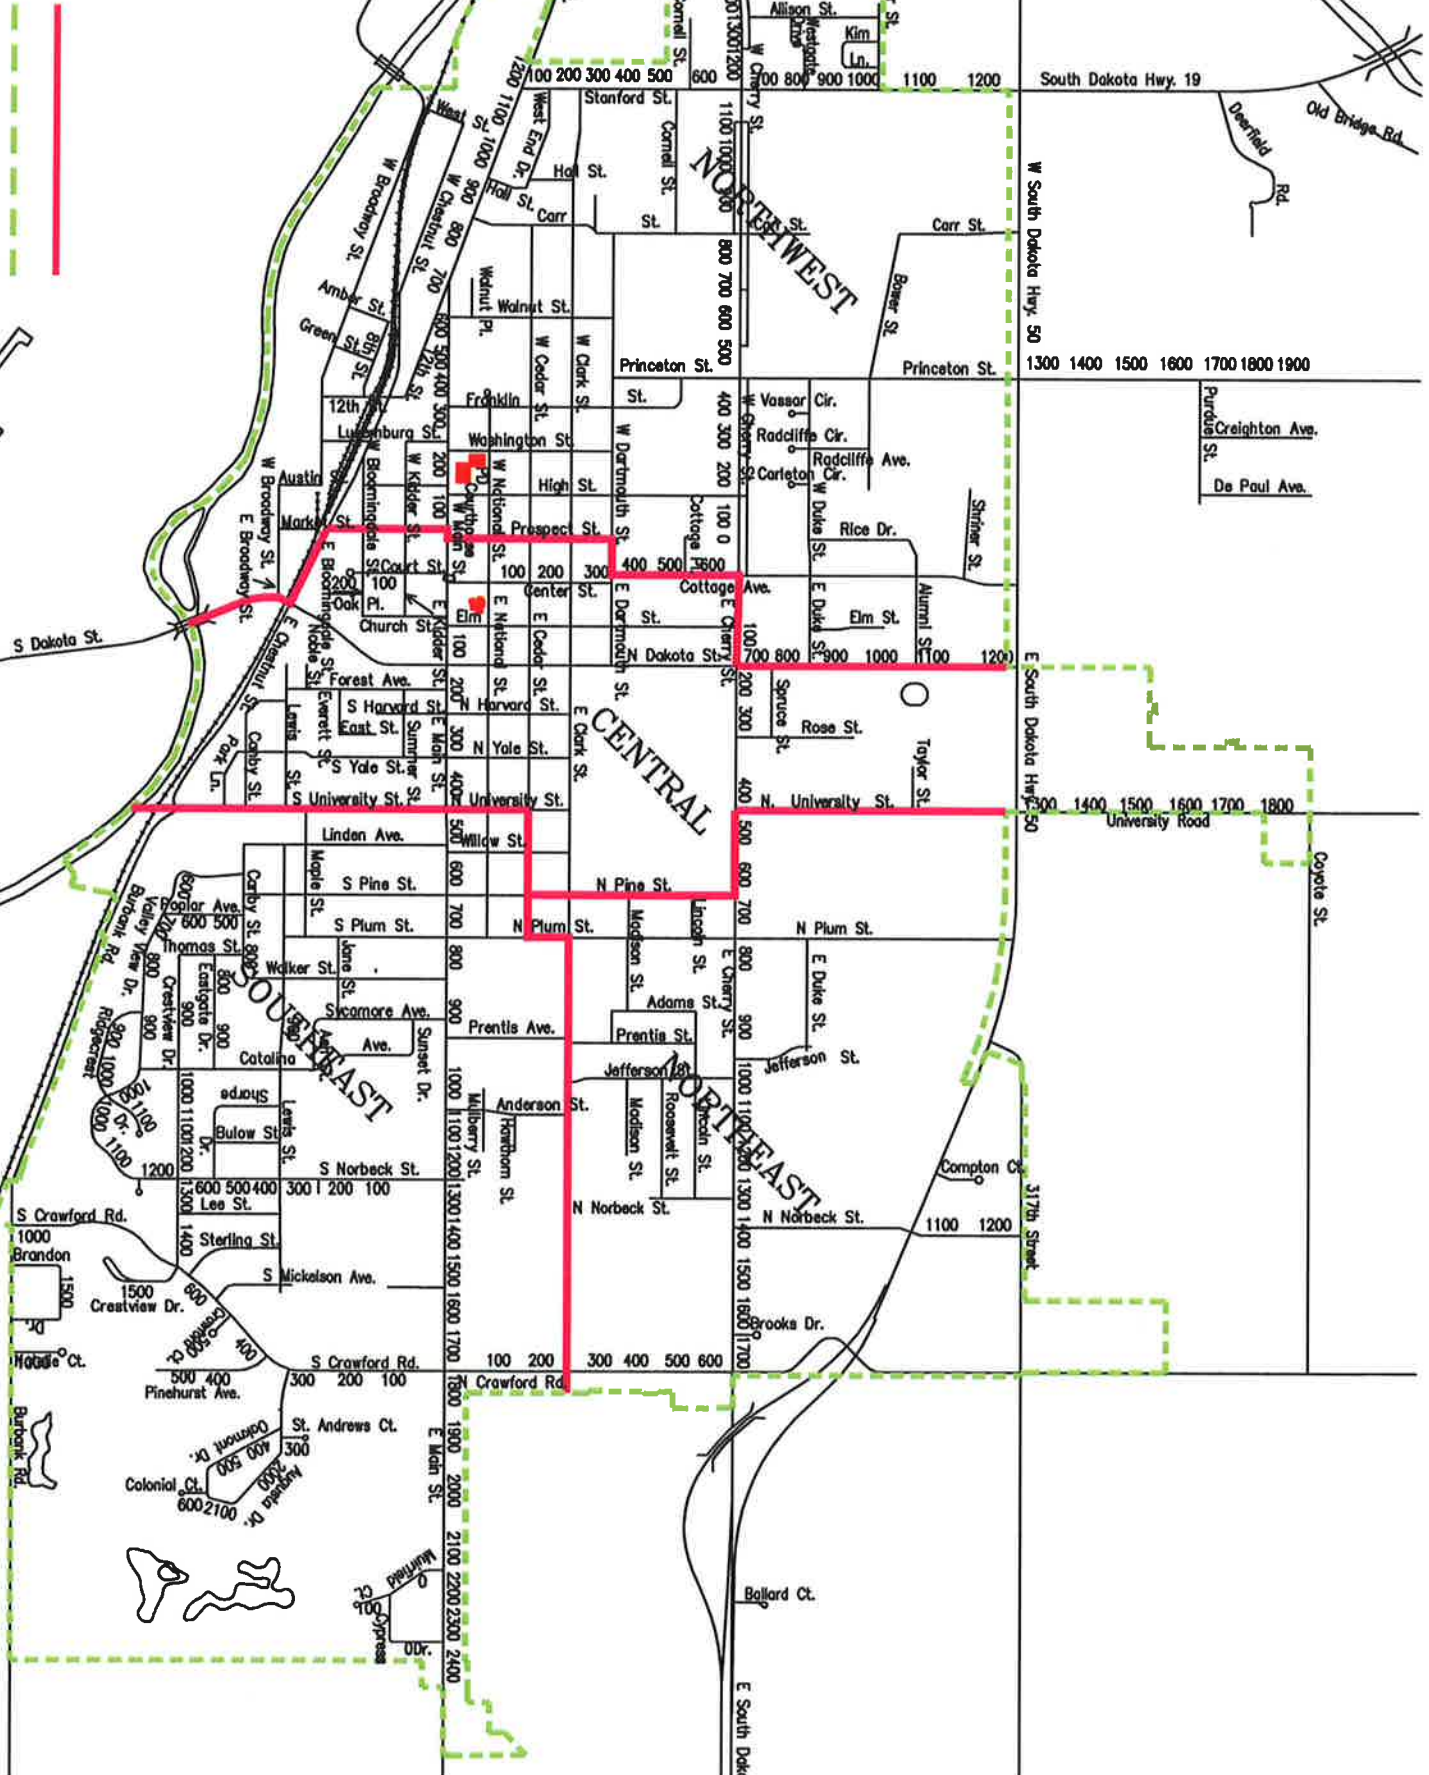

VERMILION, SOUTH DAKOTA

# APPENDIX A OCTOBER 2011

WARD BOUNDARY  
CITY LIMITS

NORTHWEST

CENTRAL

SOUTHEAST

NORTHEAST