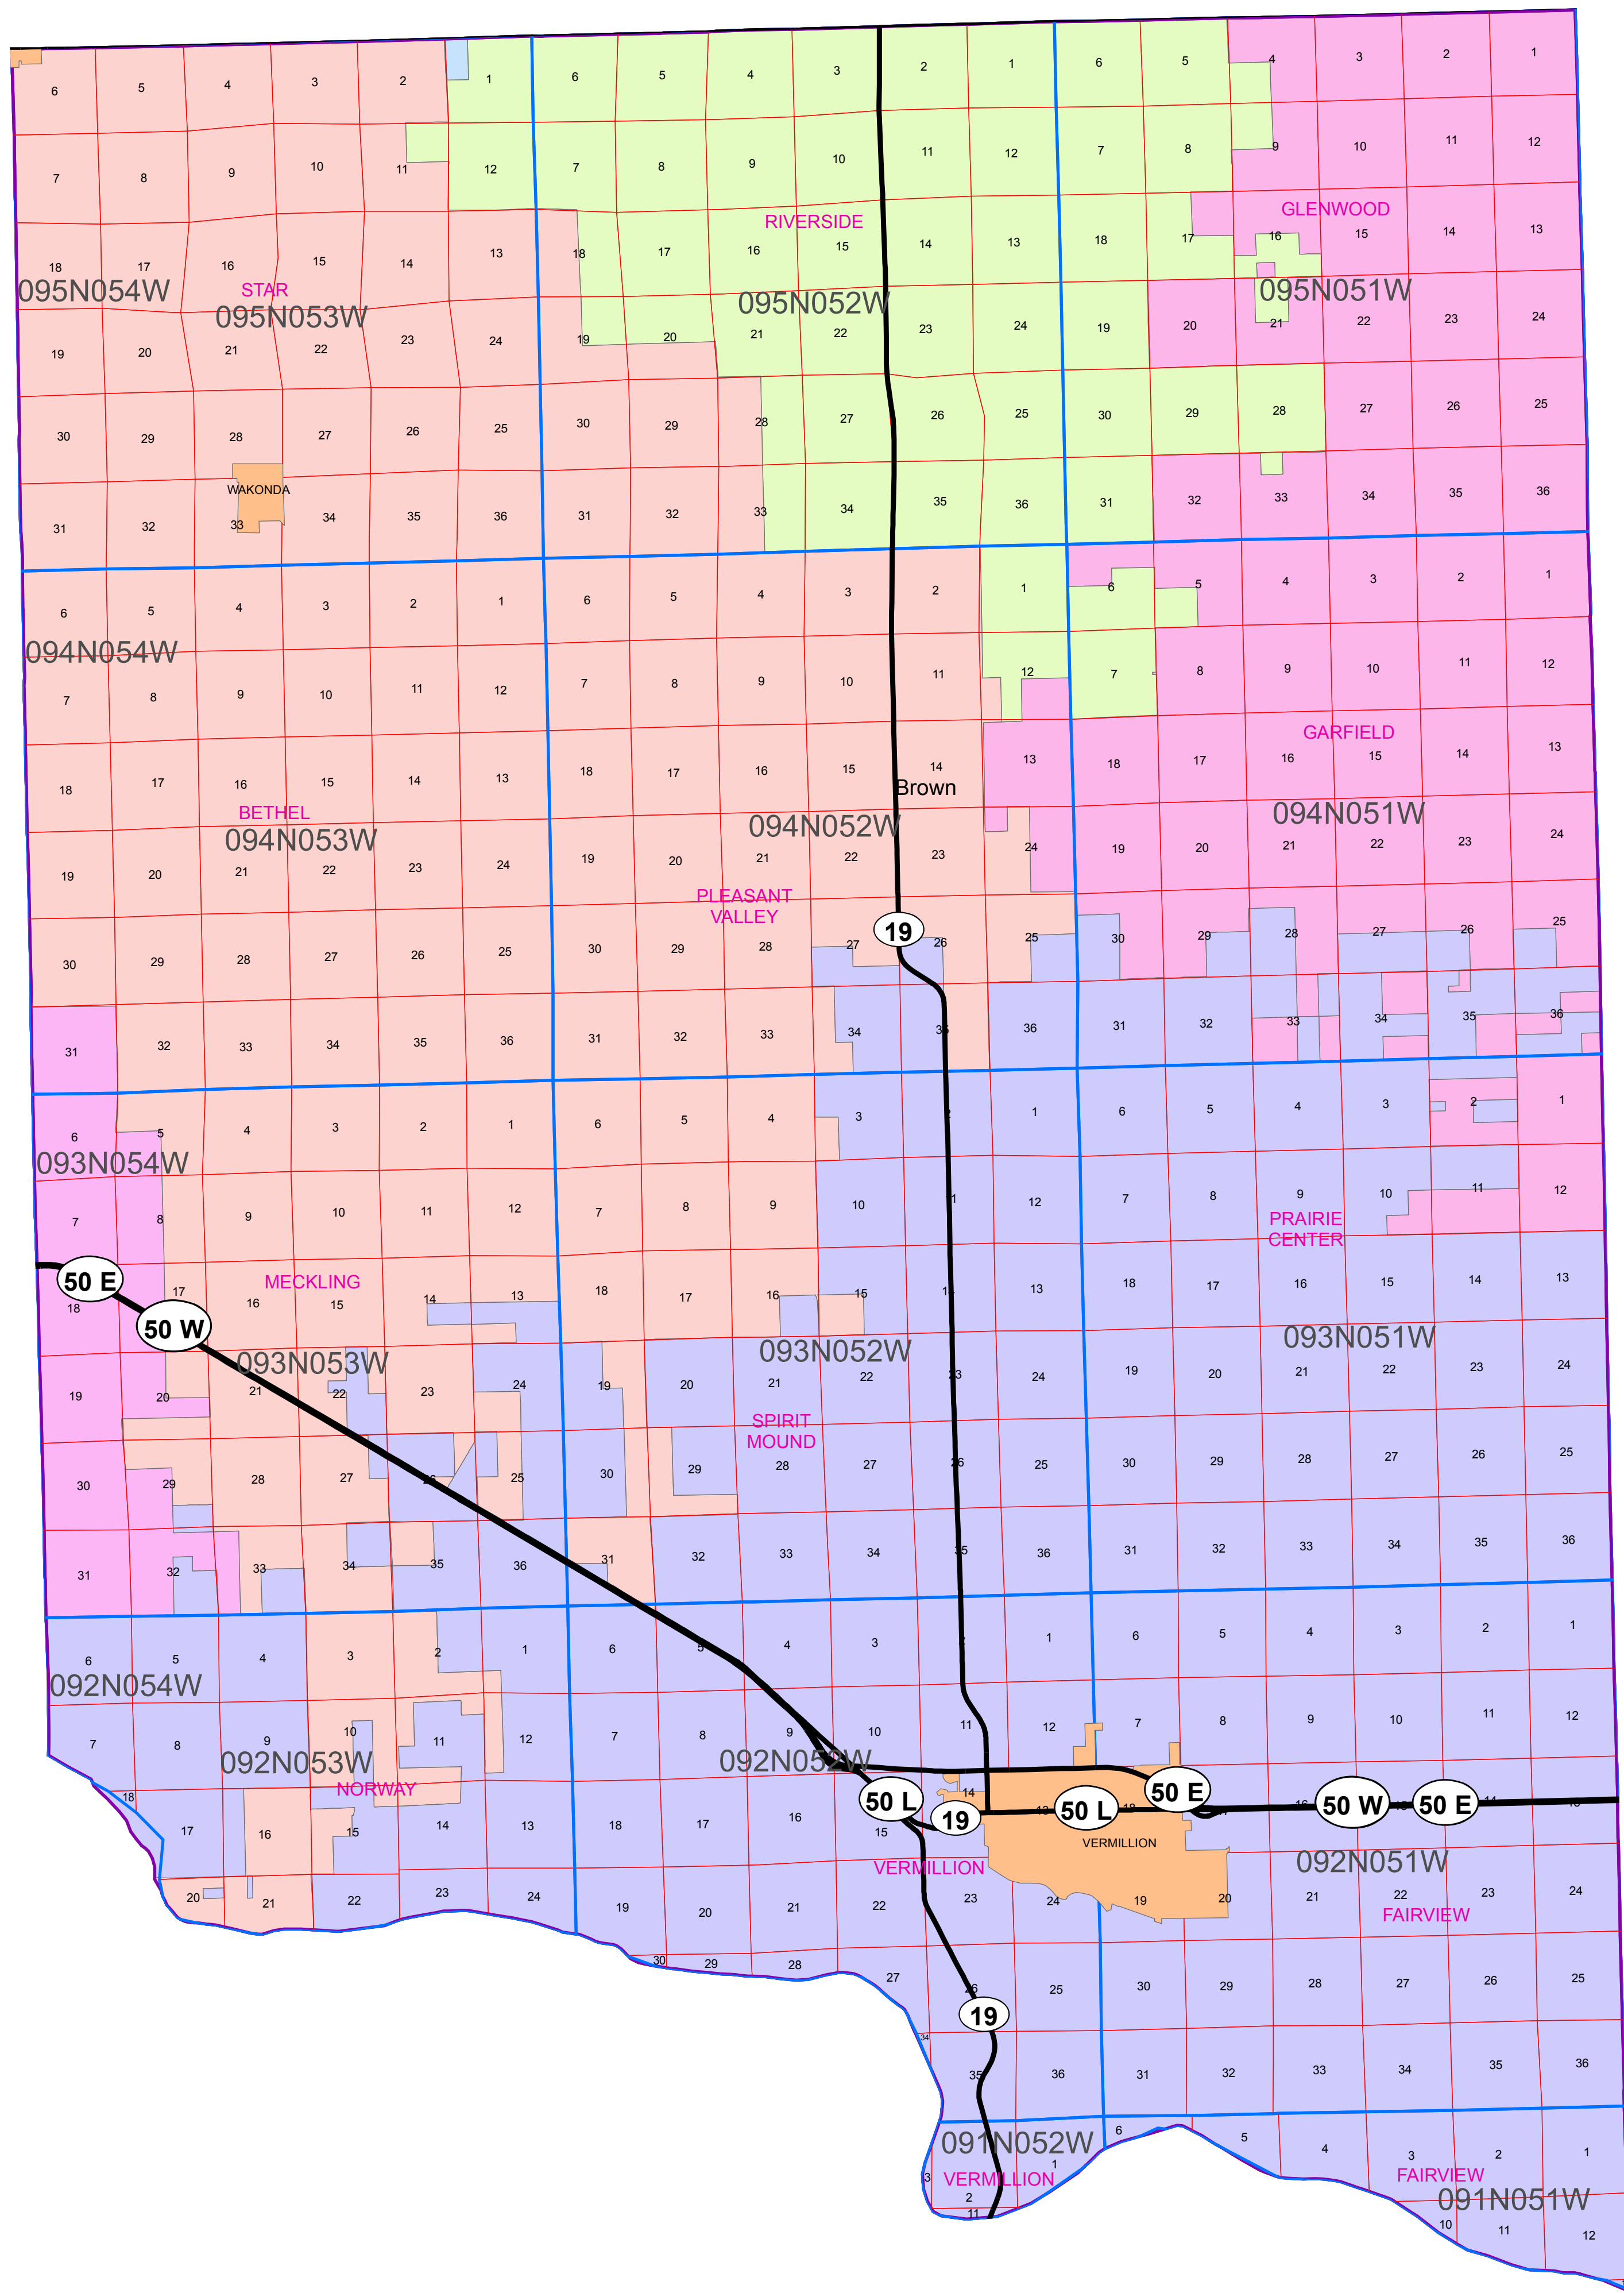

# Clay County School Districts

- CENTERVILLE 60-1
- VIBORG-HURLEY 60-6
- VERMILLION 13-1
- ELK POINT-JEFFERSON 61-7
- BERESFORD 61-2
- GAYVILLE-VOLIN 63-1
- IRENE -WAKONDA 13-3

Prepared May 2012

NOTE: THIS MAP IS FOR REFERENCE ONLY  
 Although every effort has been made to ensure the accuracy of information, errors and conditions originating from the physical sources used to develop the database may be reflected in the data supplied. The end user must be aware of the data conditions and ultimately bear responsibility for the appropriate use of the information with respect to possible errors, original scale, collection methodology, currency of data, and other conditions specific to certain data.

13-8