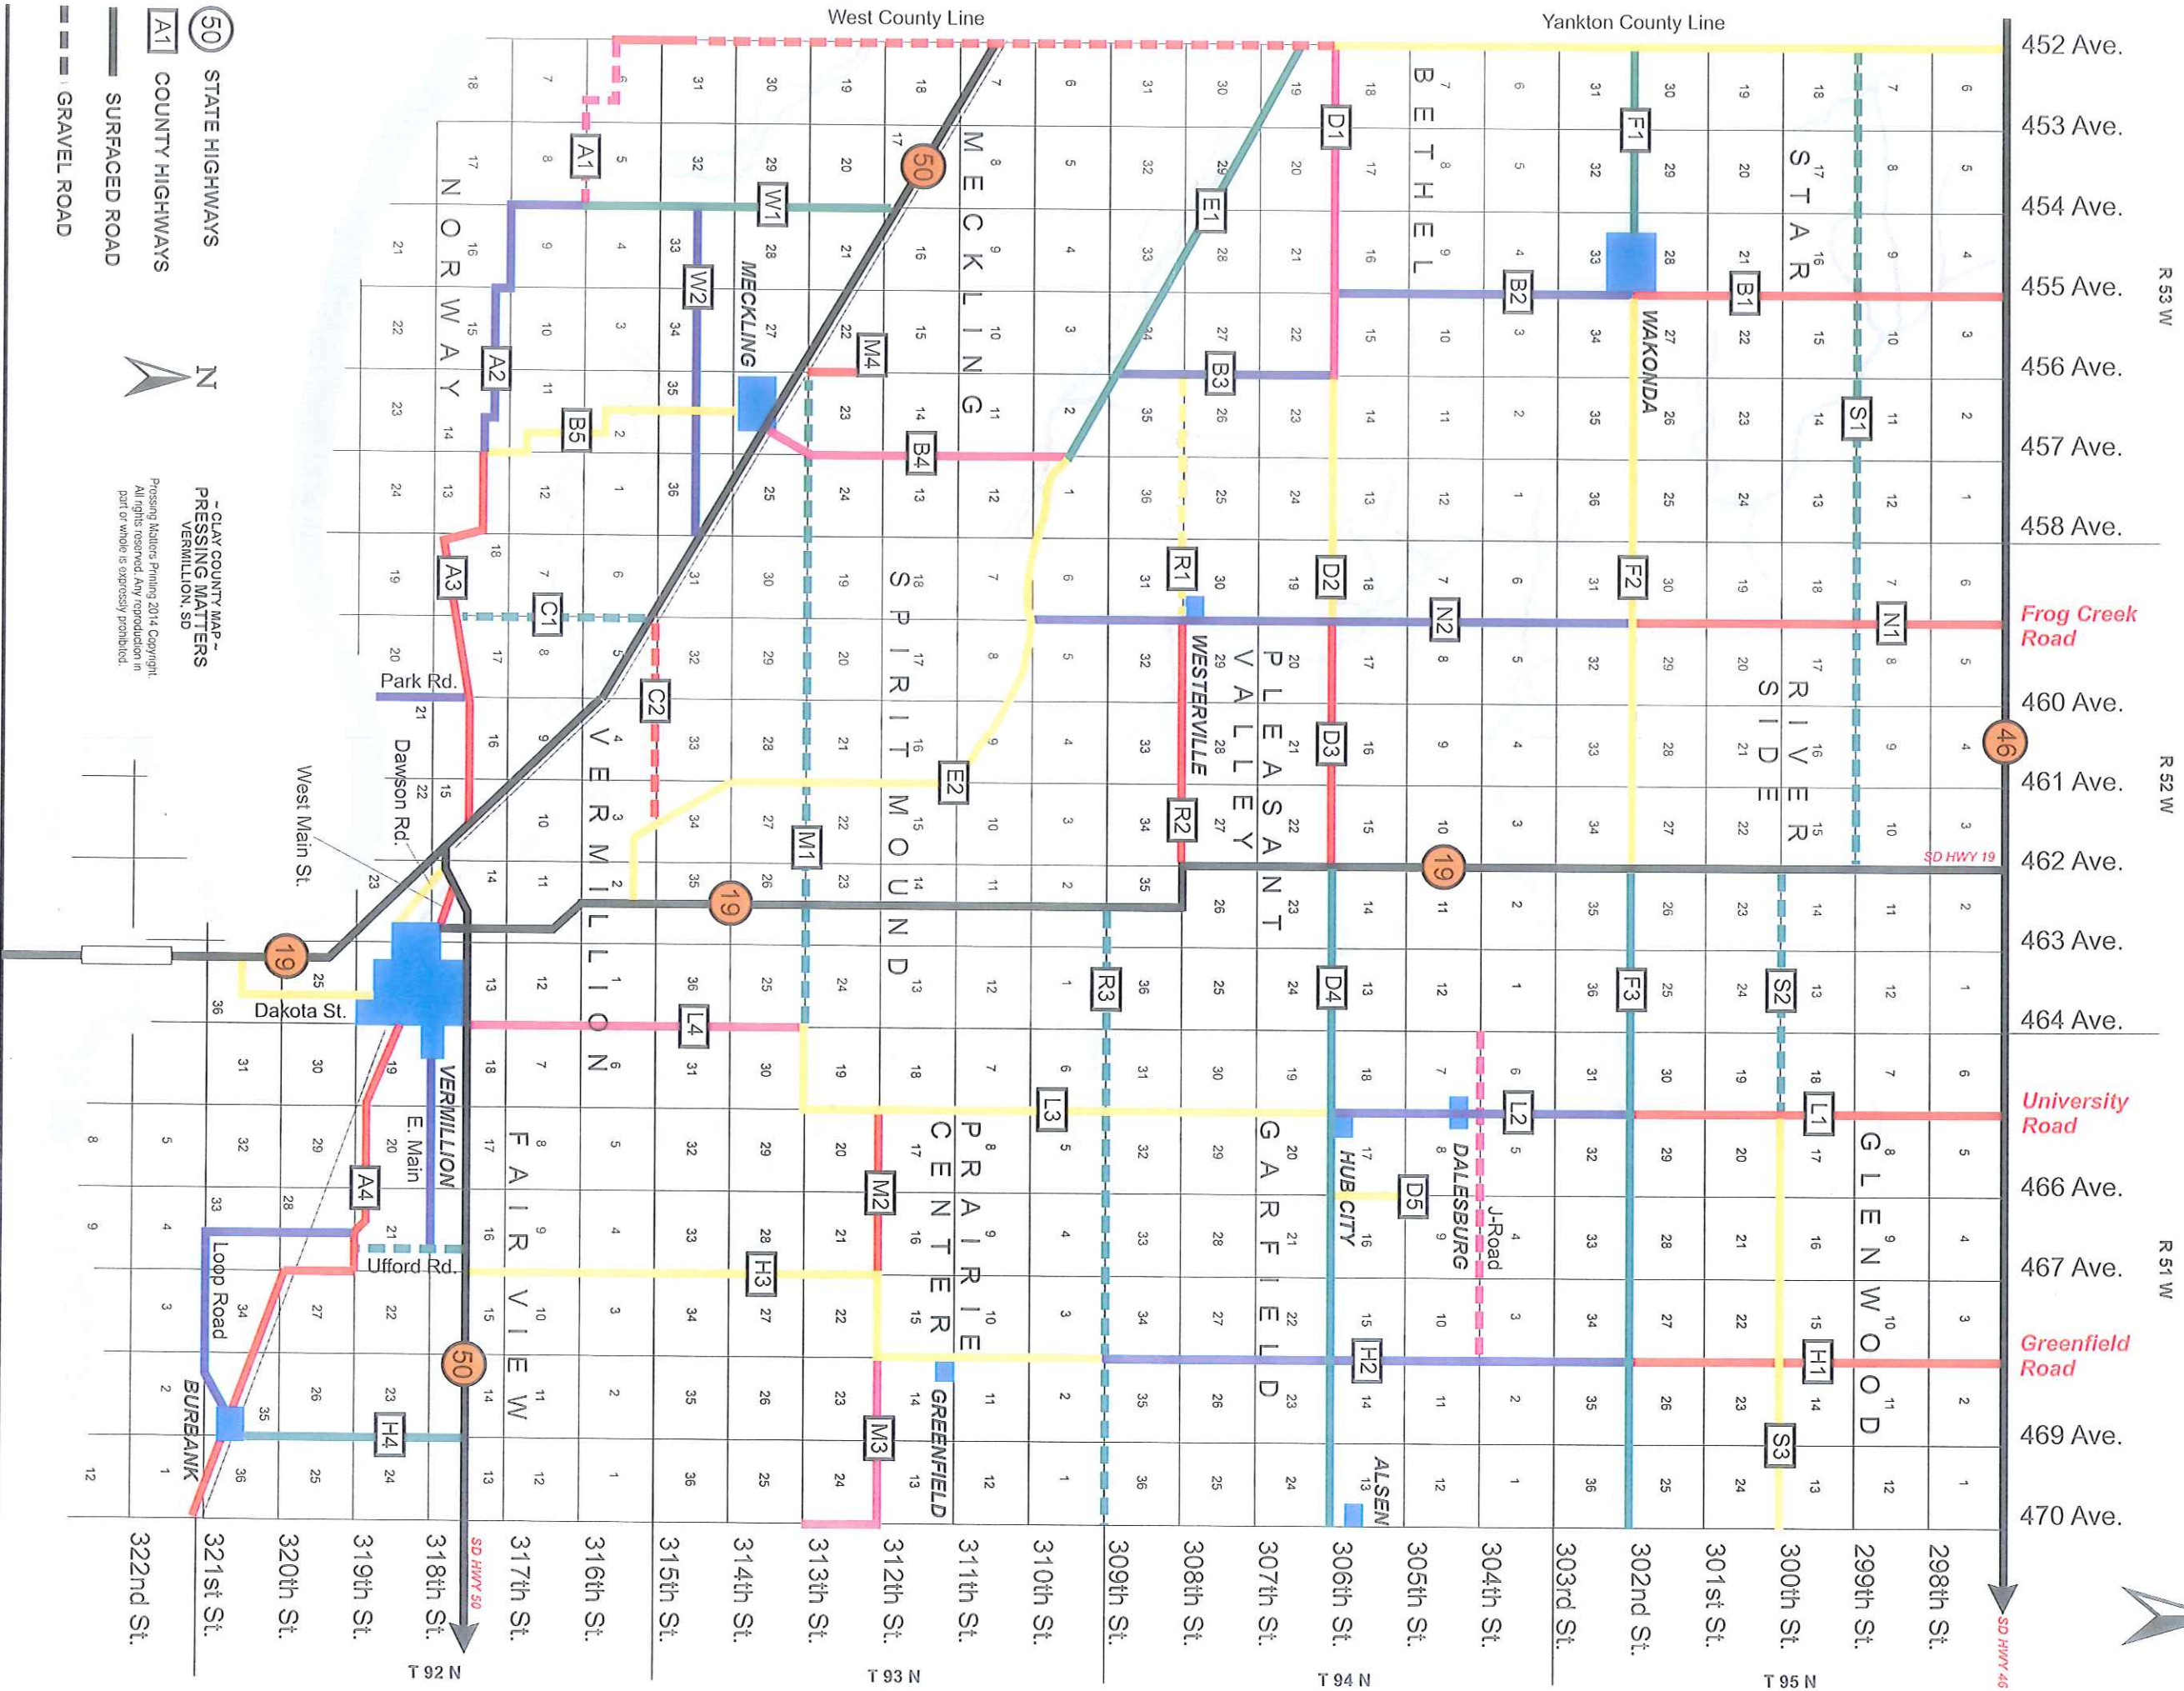

Clay County Highway Map

SOUTH DAKOTA

CLAY COUNTY MAP -
PRESSING MATTERS
VERMILLION, SD

Pressing Matters Printing 2014 Copyright
All rights reserved. Any reproduction in
part or whole is expressly prohibited.